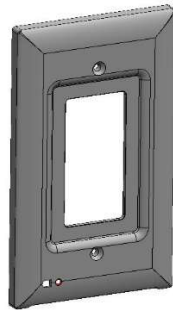

BriteOWL™ Lighting Systems

UL-tested LED night light with battery- powered LED backup

Duplex

Decora

The ONLY cover-plate with a rechargeable battery that provides more than 90 minutes of BACK-UP light when electricity is lost. Great for lighting your way in hallways, bathrooms, bedrooms, kids' rooms, stairways, kitchens, garages and more.

*Minimum order quantity may be required

** At 90 minutes, unit output is 60% max FC

Dimensions

Dimensions are approximate and subject to change

Photometric Performance

Isolux boundaries demonstrate briteOWL luminescence when powered by 120VAC mains. After 90 minutes on battery power, the 0.10 FC boundary reads at least 0.06 FC, meeting NFPA 7.9.2.1 safety requirements.