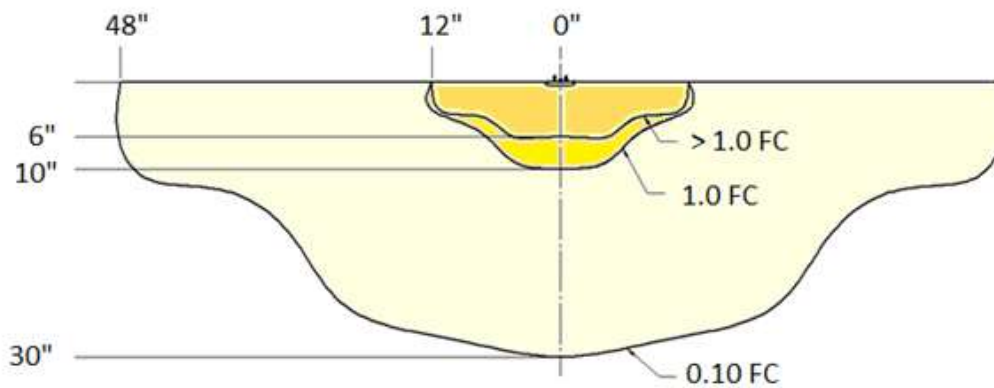

*Minimum order quantity may be required

** At 90 minutes, unit output is 60% max FC

Dimensions

Dimensions are approximate and subject to change

Photometric Performance

Isolux boundaries demonstrate briteOWL luminescence when powered by 120VAC mains. After 90 minutes on battery power, the 0.10 FC boundary reads at least 0.06 FC, meeting NFPA 7.9.2.1 safety requirements.