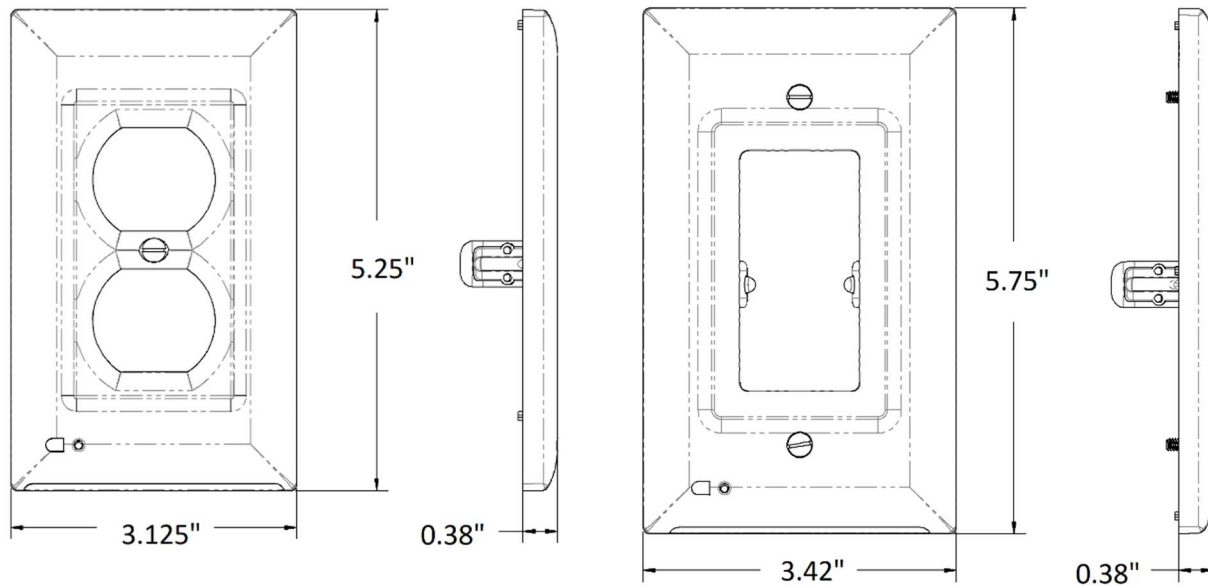

Scan Me

Safety Certification

- UL 514D/CSA C22.2#42.1: Cover plates for flush-mounted wiring devices
- UL 1786/CSA C11.1#256: Direct plug-in nightlights
- UL 8750/CSA C22.2#250.13: Standard for Light Emitting Diode (LED) equipment for use in light products
- FCC 47CFR 15:2018 Telecommunication, radio frequency devices
- ICES-005:2015 Lighting Equipment

*Minimum order quantity may be required

** At 90 minutes, unit output is 60% max FC

Dimensions

Dimensions are approximate and subject to change

Photometric Performance

Isolux boundaries demonstrate briteOWL luminescence when powered by 120VAC mains. After 90 minutes on battery power, the 0.10 FC boundary reads at least 0.06 FC, meeting NFPA 7.9.2.1 safety requirements.